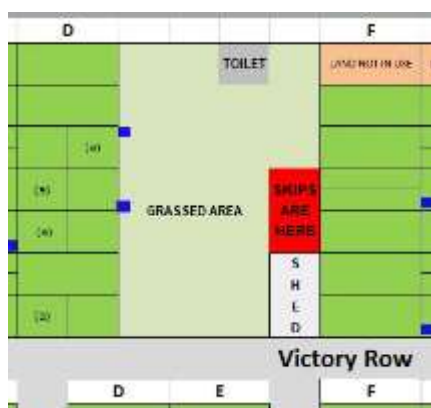

Food

The Skips will be placed by the 'Old Shed' see below,

Your cooperation is appreciated in following these restrictions.

Many thanks
Scott Golding
Chairman

readingrdallotments@hotmail.co.uk